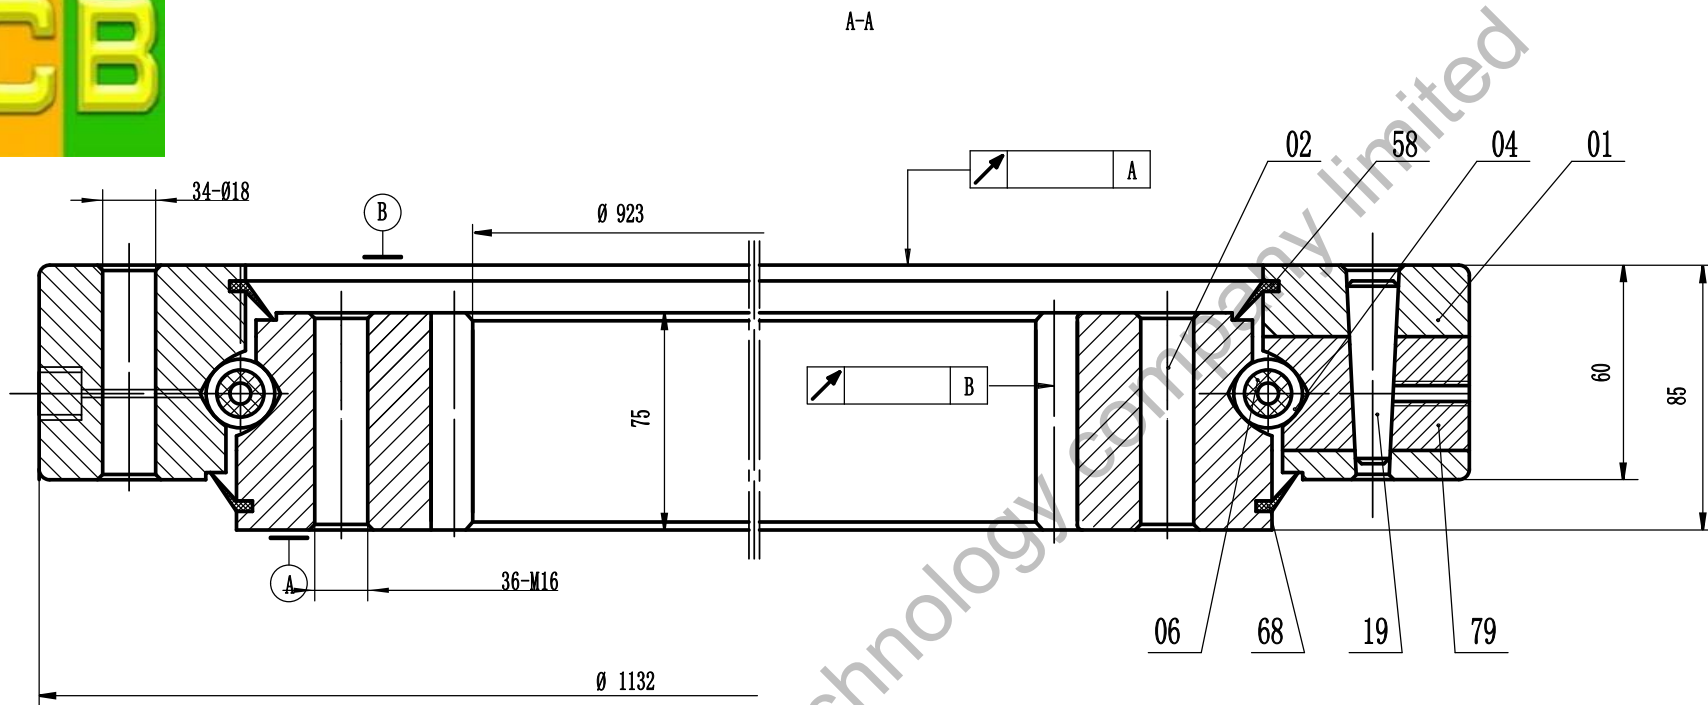

# JCB

**Remark:**

1. Luoyang JCB Bearing Technology Co., Ltd is a design and manufacture Inc, we manufactured slewing bearing for all kinds of various brand excavator, specialize in industry of manufacturing slewing bearing for excavator more than 30 years.
2. This drawing is reference for user, if you need formal drawing, please contact with us to obtain the official drawing.

**Contact information**

Company Address : No.3 Lianmeng road, Luoyang, Henan, China.  
 Postal code : 471003  
 Phone : 0086-379-68611678 Fax : 0086-379-68611679  
 Skype: jcb-bearing@hotmail.com  
 E-mail: sales@jcb-bearing.com  
 Reserved E-mail: sales@slewingbearingforexcavator.com  
 Website: www.jcb-bearing.com  
 www.slewingbearingforexcavator.com

slewing bearing for kobelco excavator	SK130-8	
		Weight(kg)
	Luoyang JCB Bearing Technology Co., Ltd	